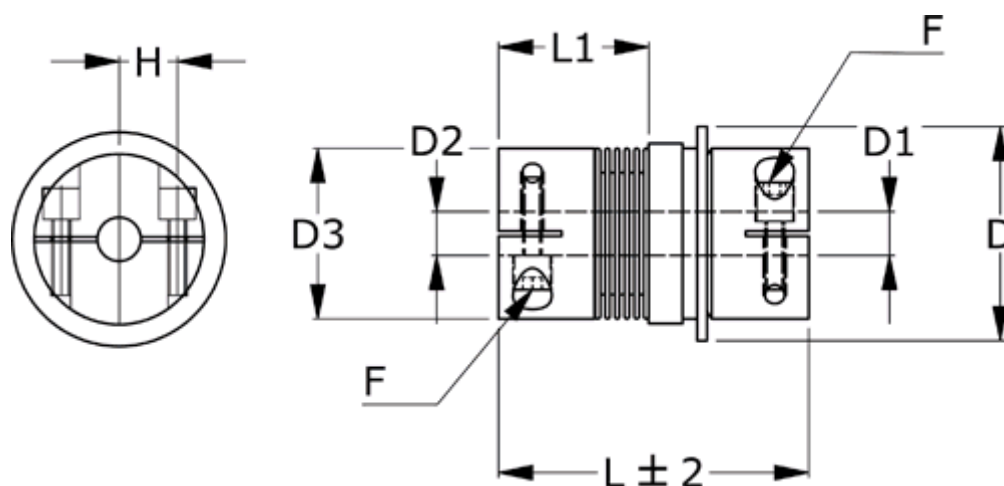

Article number: 335012001252242D2

Description: Safety coupling BKK 200 multiposition  
Length 125 mm, bore 22/42 mm, TKn max 200 NM

## Measures

D = 109

D1 = 42

D2 = 22

D3 = 90.0

F = M12

H = 31.0

L = 125

L1 = 63.0

Nom. torque NM (TKn) = 200NM overload torque range 2

Position engagement = C = Synchronous

s = 2.0